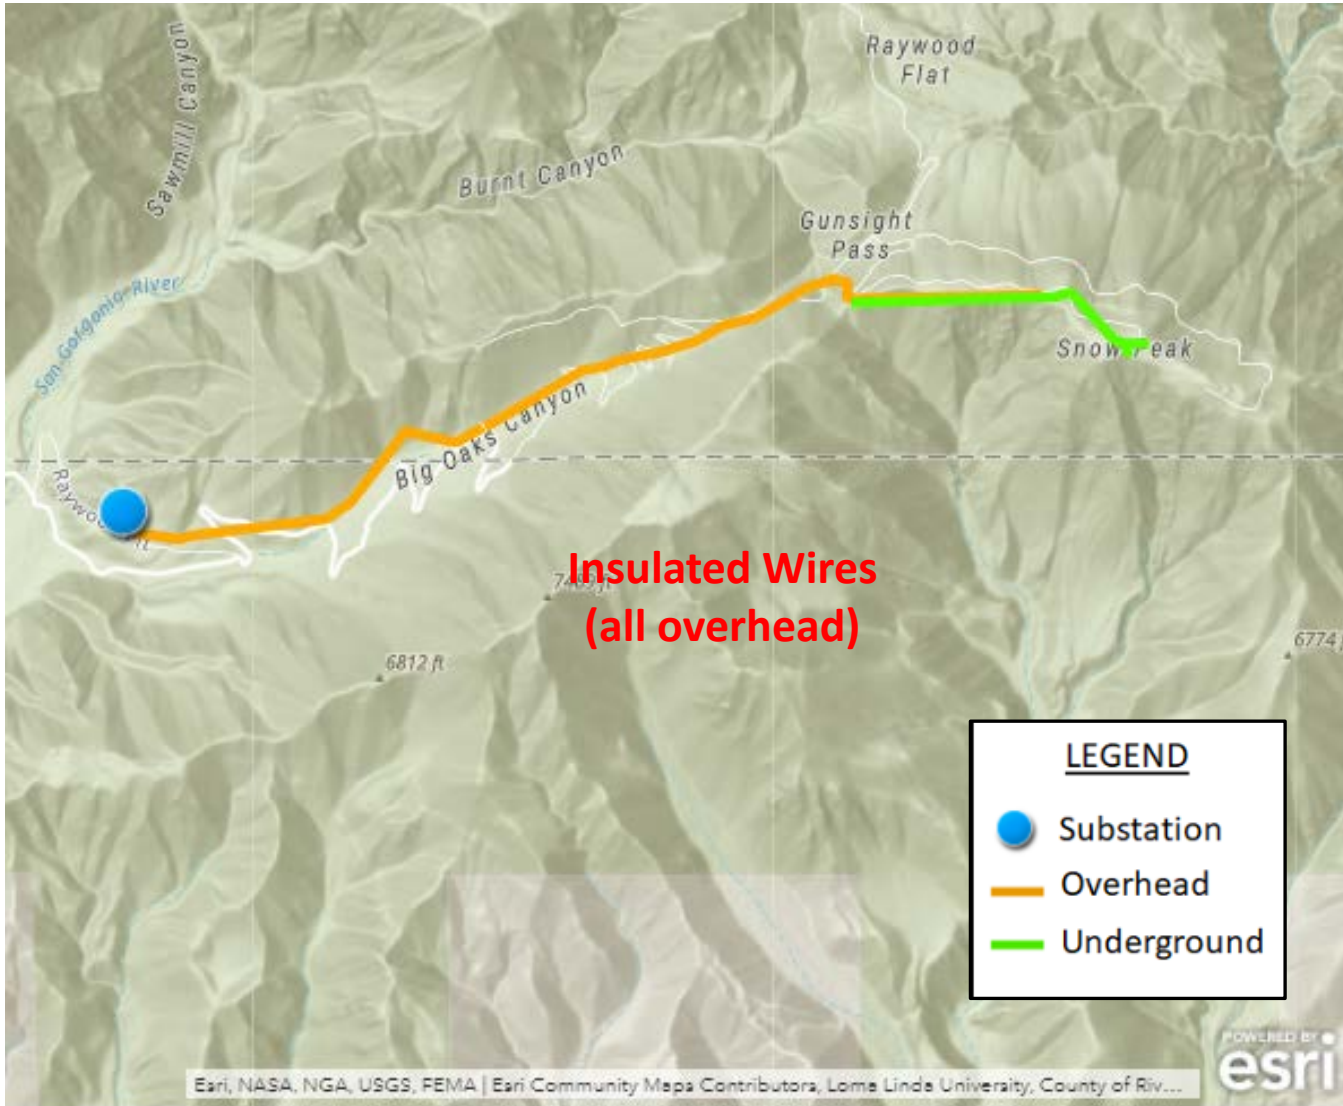

# GUNSITE CIRCUIT PLAN

## Planned Work:

- New insulated wire has already been installed on all overhead portions from repairs following a 2020 fire